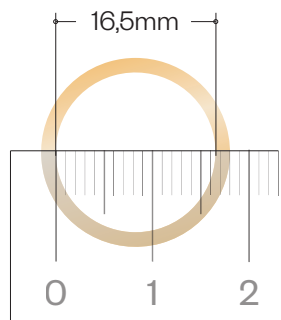

SIZE EUR	DIAMETER (mm)	UK/USA/AUS	
4	14.10	3	F
6	14.65	3 3/4	H
8	15.20	4 1/2	I 1/2
10	15.80	5 1/8	K
12	16.51	6	M
14	17.15	6 3/4	N 1/2
16	17.75	7 1/2	P
18	18.61	8 1/2	R
20	19.10	9 1/8	S

*EXAMPLE

Measure the inner diameter of a ring that you've already own.

16,5mm = **SIZE 12** | 6 UK/USA | M

*Note: We create each piece by order so don't worry if your size doesn't appears here. Just write your correct size at the "Notes" field at the checkout.

For further details, or if we can help in any way, please email info@simuero.com